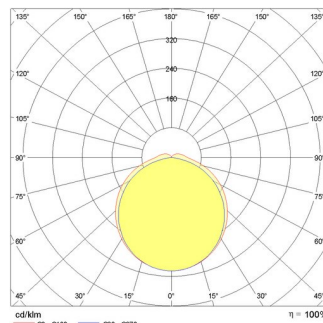

Photometric data